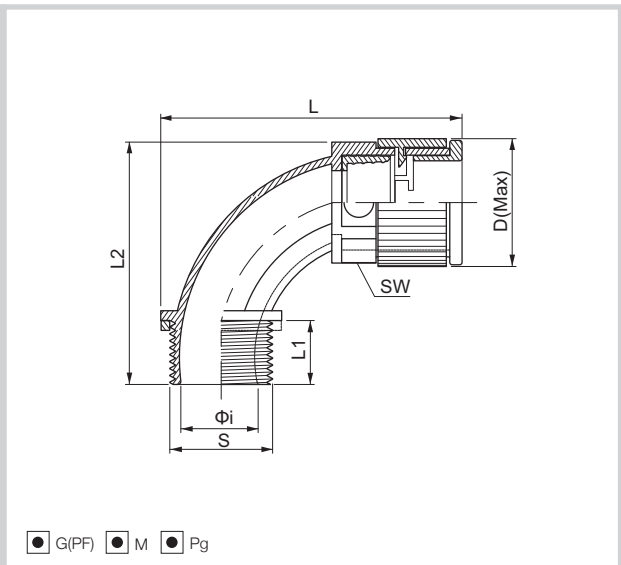

- Material : High Quality Polyamide 6
- Protective : IP 67 (EN 60529)
- Temperature Range : -40°C to +105°C
- Short Term : up to +150° C
- Self-Extinguishing : UL94-HB / Free of Halogen Phosphorous and cadmium
- Color : Black & Gray
- Application : Machine tool, Shipbuilding, Tramway, Industrial / Automatic Machinery, Printing Machine etc. Joint box with connector
- Certification :