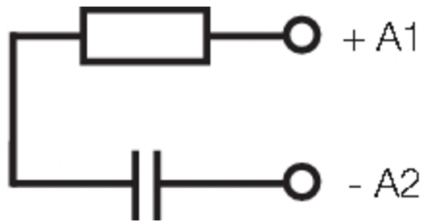

RIM 3 110/230VAC

Weidmüller Interface GmbH & Co. KG
Klingenbergstraße 26
D-32758 Detmold
Germany

www.weidmueller.com

Zeichnungen

Wiring diagram